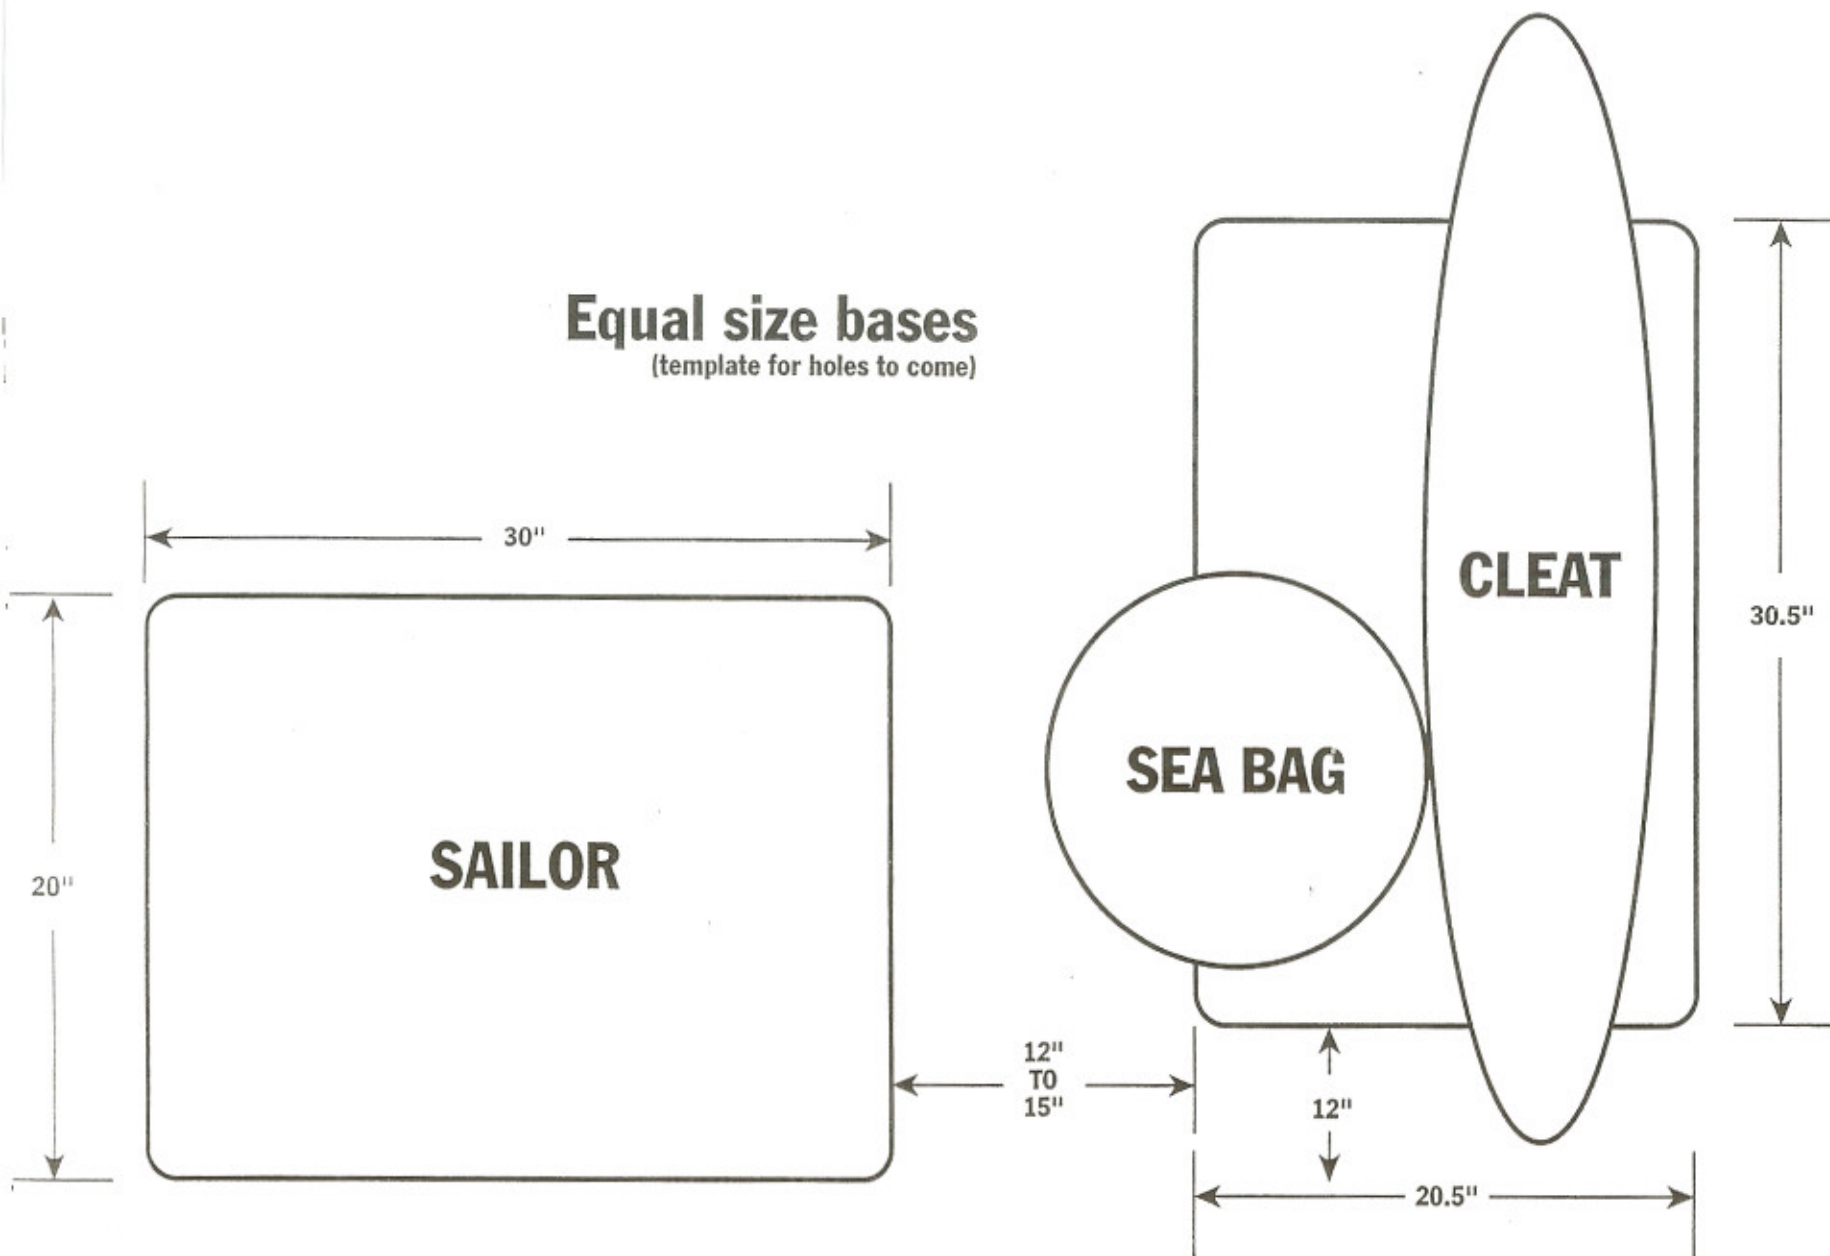

**Equal size bases**  
(template for holes to come)

**FRONT LONE SAILOR**  
Bases about 4-5" high

Weight - Sailor 1000 lbs.  
Seabag 700 lbs.

Not to scale  
11/28/01